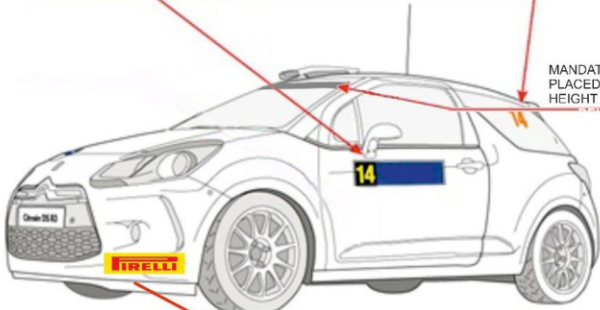

DRIVER SIDE DOOR

CO-DRIVER SIDE DOOR

**14** NUMBER HIGHT - 14 CM  
COLOUR - ORANGE, PMS 804

SIDE BACK WINDOWS

I AND II DRIVERS' NAMES  
RECOMMENDED FONT: HELVETICA  
HEIGHT - 6 CM  
WIDTH OF A LINE - 1 CM  
COLOUR - WHITE  
NAME: FIRST LETTER ONLY,  
SURNAME - FULL  
BACKGROUND - TRANSPARENT  
I-SR DRIVERS' NAME - TOP NAME

COMPULSORY ADVERTISING

**14** HEIGHT OF THE NUMBER - 20 CM  
LINE WIDTH - 2.5 CM  
COLOUR - ORANGE PMS 804

MANDATORY LASF ADVERTISING, PLACED ON A TOP OF A FRONT WINDOW. HEIGHT - 15 CM

COMPULSORY FOR LARC PARTICIPANTS ONLY